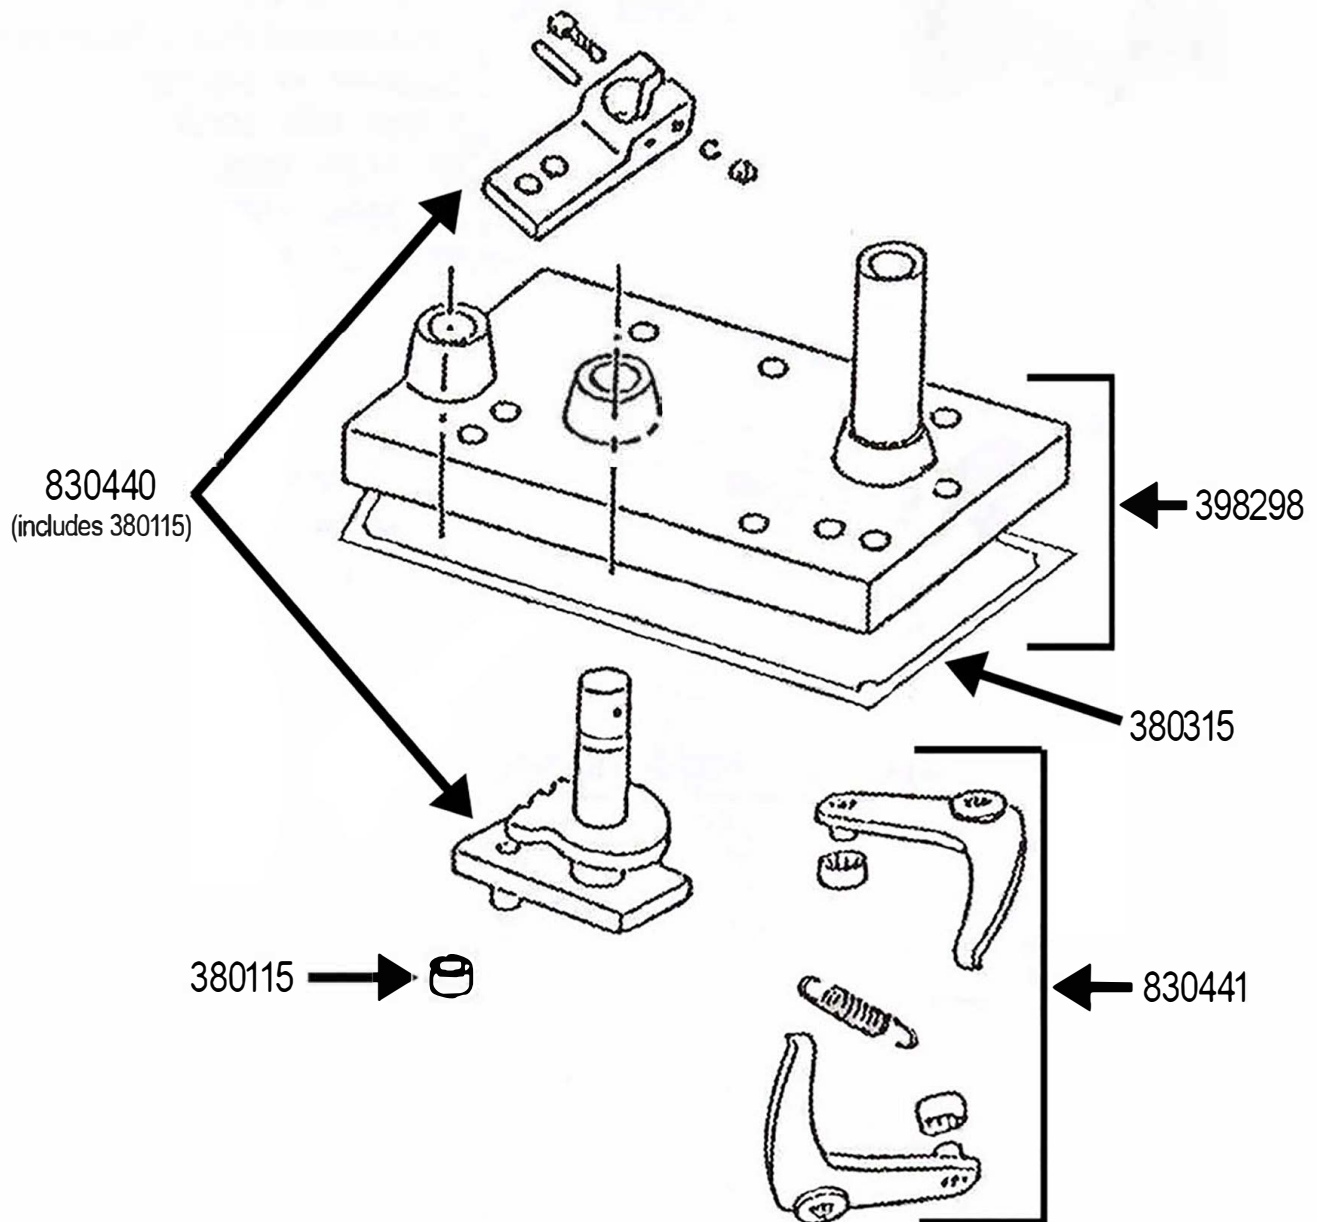

398298 Range Transmission Cover & Components

Applications: Hydro 186, 756, 766, 786, 826, 856, 886, 966, 986, 1066, 1086, 1256, 1456, 1466, 1468, 1486, 1566, 1568, 1586, 2756, 2826, 2856, 308, 3288, 3388, 3488, 3588, 3688, 378, 638, 6588, 6788, 21256, 21456

Double check application before ordering. This is for reference purpose only.

830430 - Range Transmission Cover Tool
Removal and Installation Tool for 398298 Transmission Cover