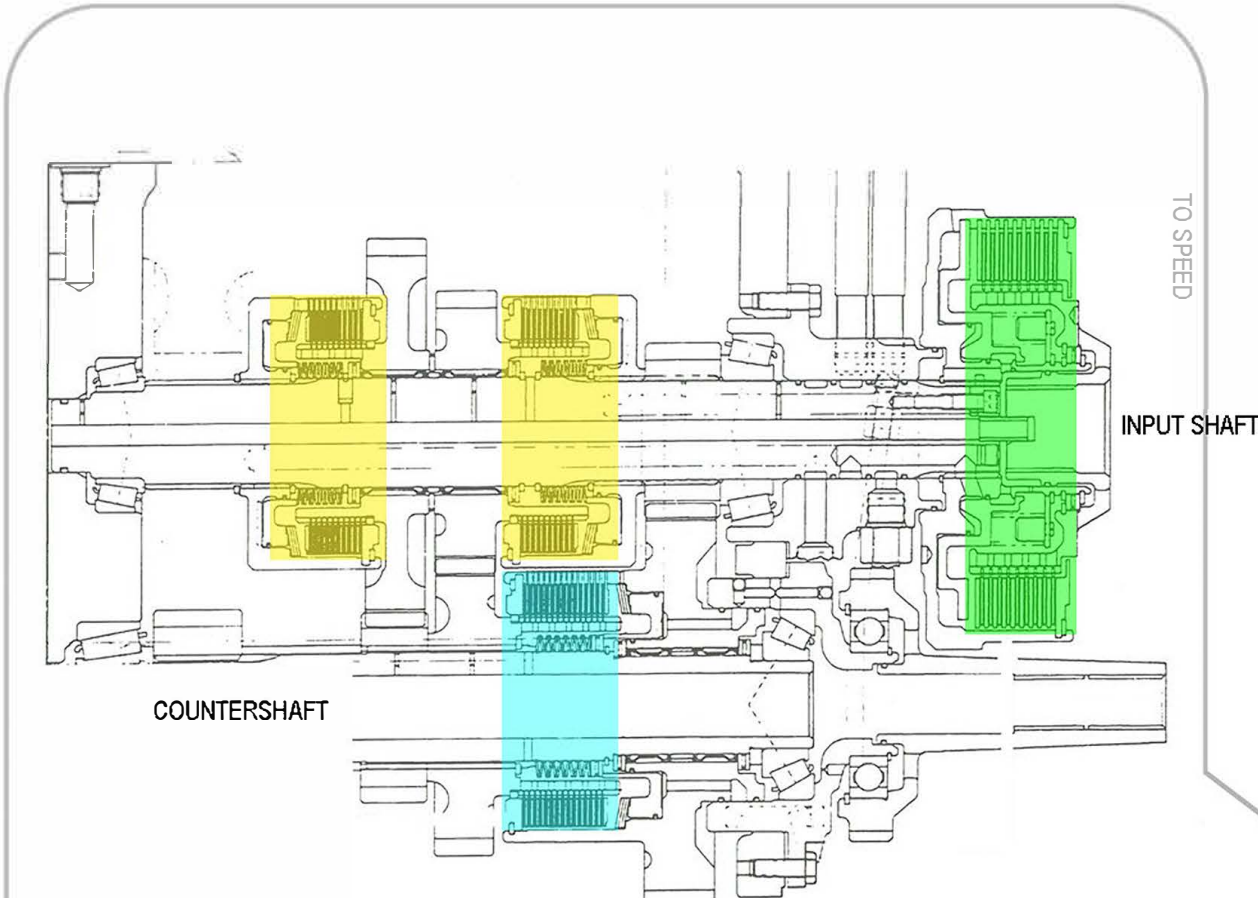

RANGE TRANSMISSION CLUTCH PACK KITS

CASE IH 7200 SERIES
MAGNUM TRACTORS

INPUT SHAFT CLUTCH PACK:

- 8302191 (Medium & High Range - 7230, 7240, 7250)
- 8302192 (Medium & High Range - 7210, 7220)

MASTER CLUTCH PACK:

- 8302196

COUNTERSHAFT CLUTCH PACK:

- 8302194 (Low Range - 7230, 7240, 7250)
- 8302195 (Low Range - 7210, 7220)

Double check application before ordering. This is for reference purpose only.