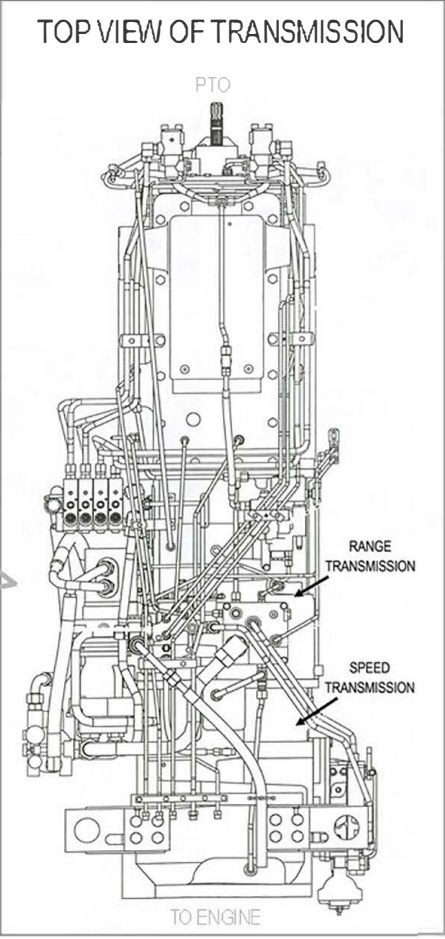

RANGE TRANSMISSION CLUTCH PACK KITS

CASE IH 7200 SERIES
MAGNUM TRACTORS

INPUT SHAFT CLUTCH PACK:

- 8302191 (Medium & High Range - 7230, 7240, 7250)
- 8302192 (Medium & High Range - 7210, 7220)

MASTER CLUTCH PACK:

- 8302196

COUNTERSHAFT CLUTCH PACK:

- 8302194 (Low Range - 7230, 7240, 7250)
- 8302195 (Low Range - 7210, 7220)

Double check application before ordering. This is for reference purpose only.