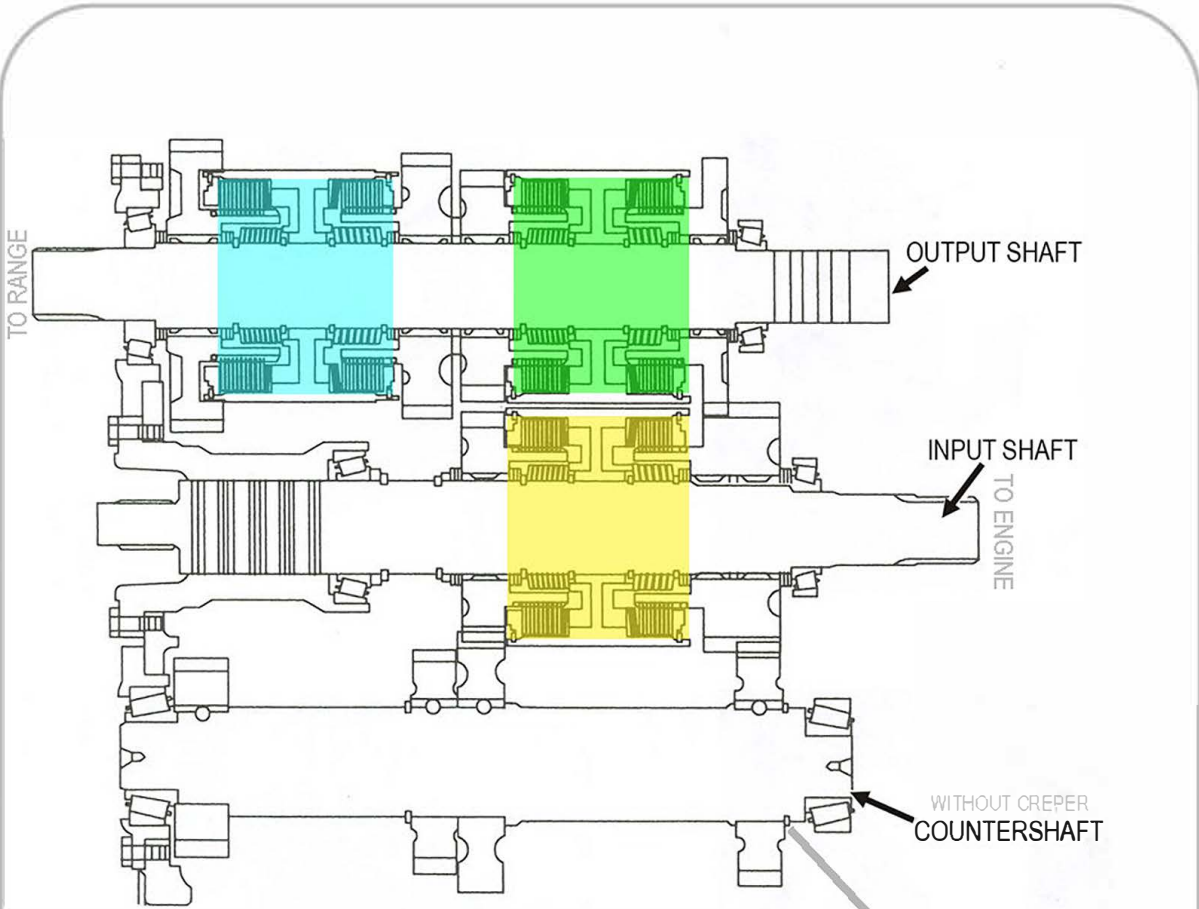

SPEED TRANSMISSION CLUTCH PACK KITS

CASE IH 7200 SERIES
MAGNUM TRACTORS

DUAL CLUTCH PACKS:

- 8302185 (Front Clutch - 7230, 7240, 7250)
- 8302186 (Front Clutch - 7210, 7220)

- 8302188 (Rear Clutch - 7230, 7240, 7250)
- 8302189 (Rear Clutch - 7210, 7220)

SINGLE CLUTCH PACKS:

- 8302178 (w/o Creeper - 7210, 7220)
- 8302182 (w/ Creeper - 7210, 7220)
- 8302305 (w/o Creeper - 7230, 7240, 7250)
- 8302181 (w/ Creeper - 7230, 7240, 7250)
- 8302184 (w/ Creeper)