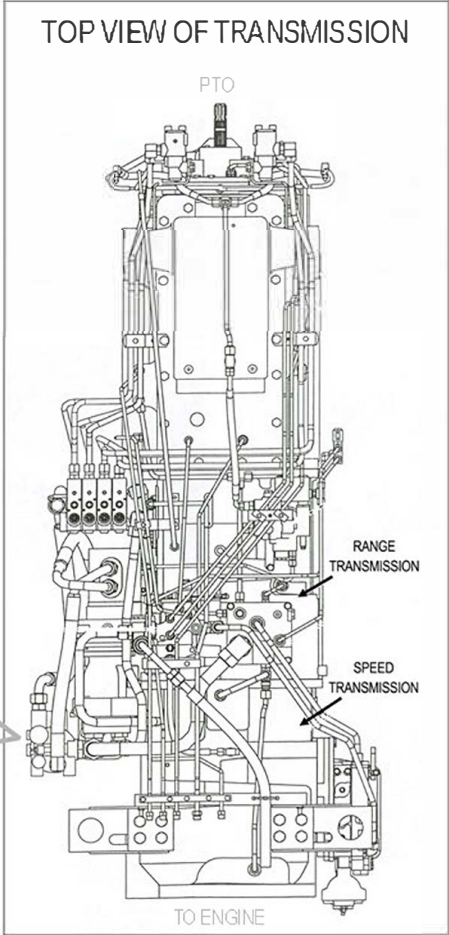

SPEED TRANSMISSION CLUTCH PACK KITS

CASE IH 7200 SERIES
MAGNUM TRACTORS

DUAL CLUTCH PACKS:

- 8302185 (Front Clutch - 7230, 7240, 7250)
- 8302186 (Front Clutch - 7210, 7220)

- 8302188 (Rear Clutch - 7230, 7240, 7250)
- 8302189 (Rear Clutch - 7210, 7220)

SINGLE CLUTCH PACKS:

- 8302178 (w/o Creeper - 7210, 7220)
- 8302182 (w/ Creeper - 7210, 7220)
- 8302305 (w/o Creeper - 7230, 7240, 7250)
- 8302181 (w/ Creeper - 7230, 7240, 7250)
- 8302184 (w/ Creeper)