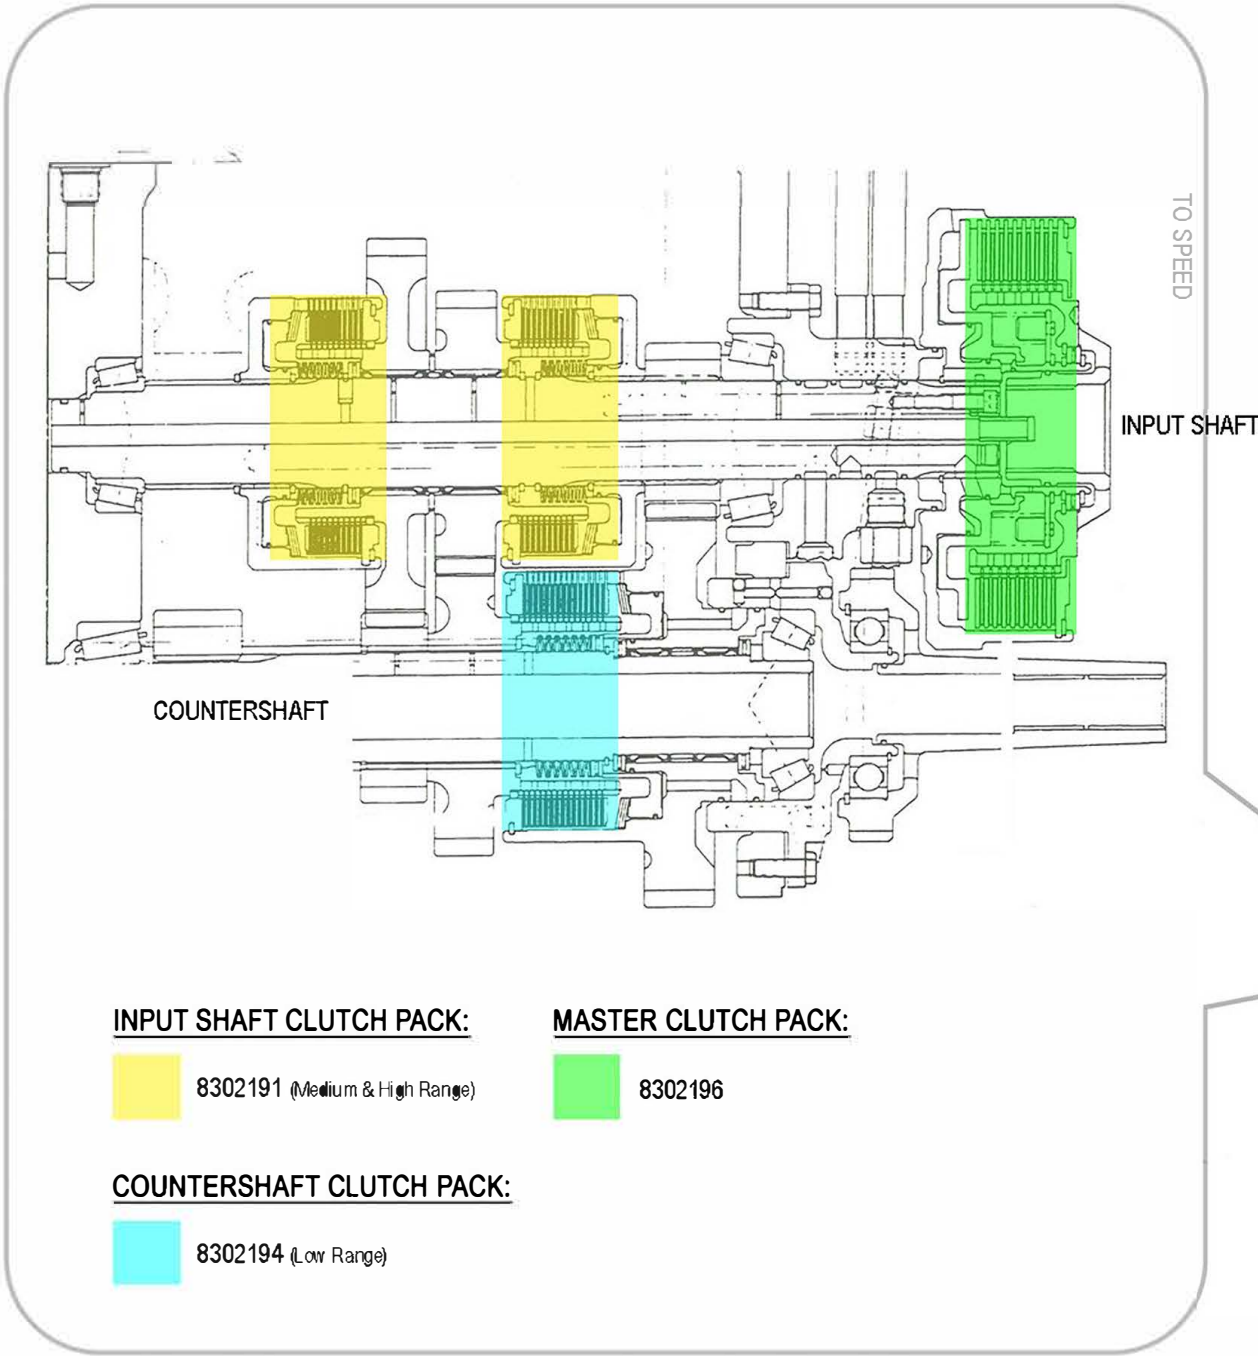

RANGE TRANSMISSION CLUTCH PACK KITS

CASE IH 8900 SERIES
MAGNUM TRACTORS

Double check application before ordering. This is for reference purpose only.