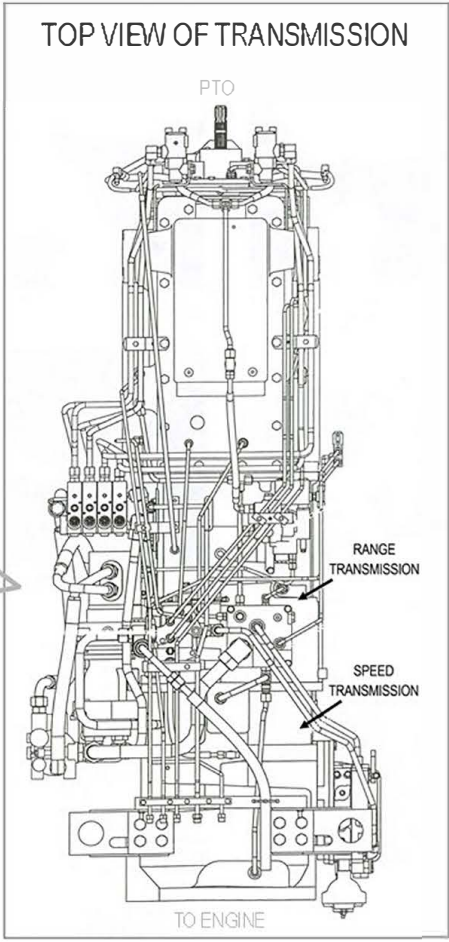

RANGE TRANSMISSION CLUTCH PACK KITS

CASE IH 8900 SERIES
MAGNUM TRACTORS

Double check application before ordering. This is for reference purpose only.