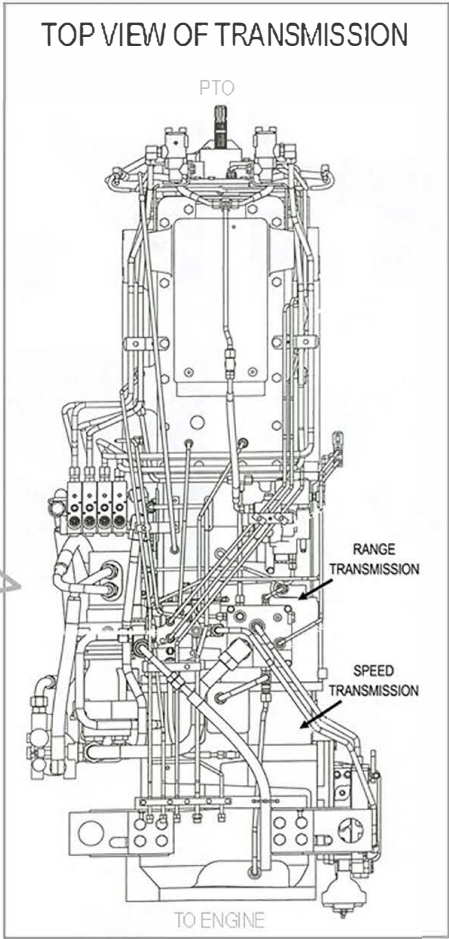

RANGE TRANSMISSION CLUTCH PACK KITS

CASE IH MX SERIES
TRACTORS

Double check application before ordering. This is for reference purpose only.