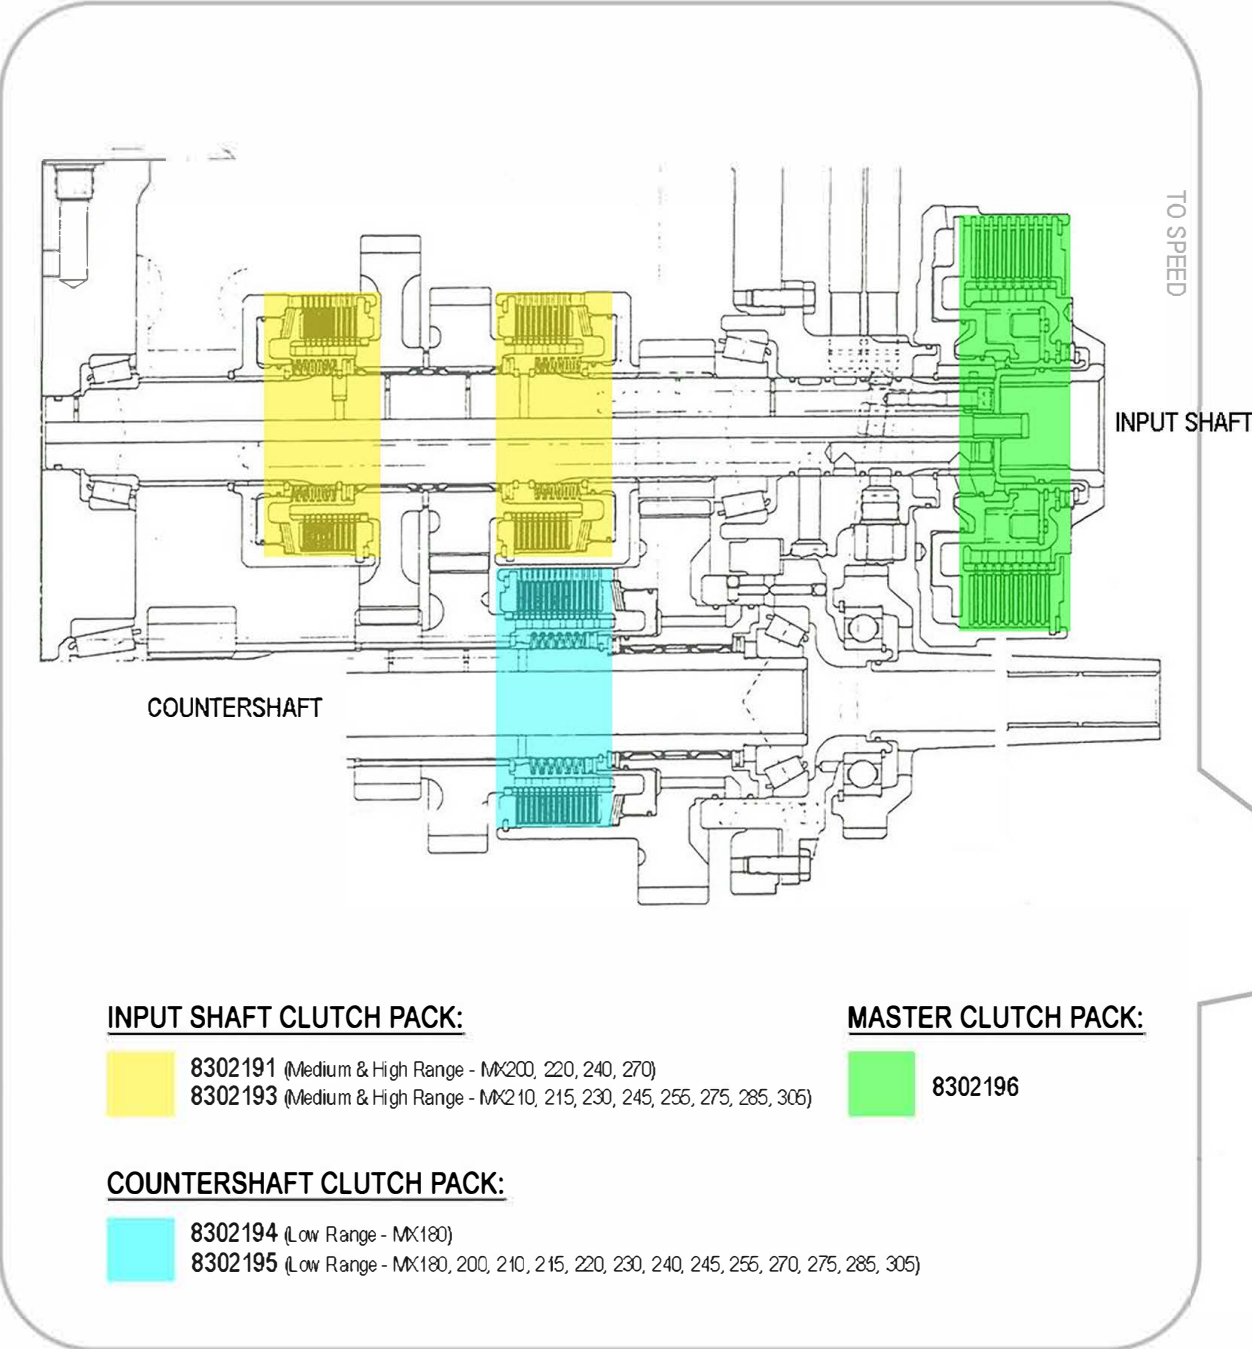

RANGE TRANSMISSION CLUTCH PACK KITS

CASE IH MX SERIES
TRACTORS

Double check application before ordering. This is for reference purpose only.