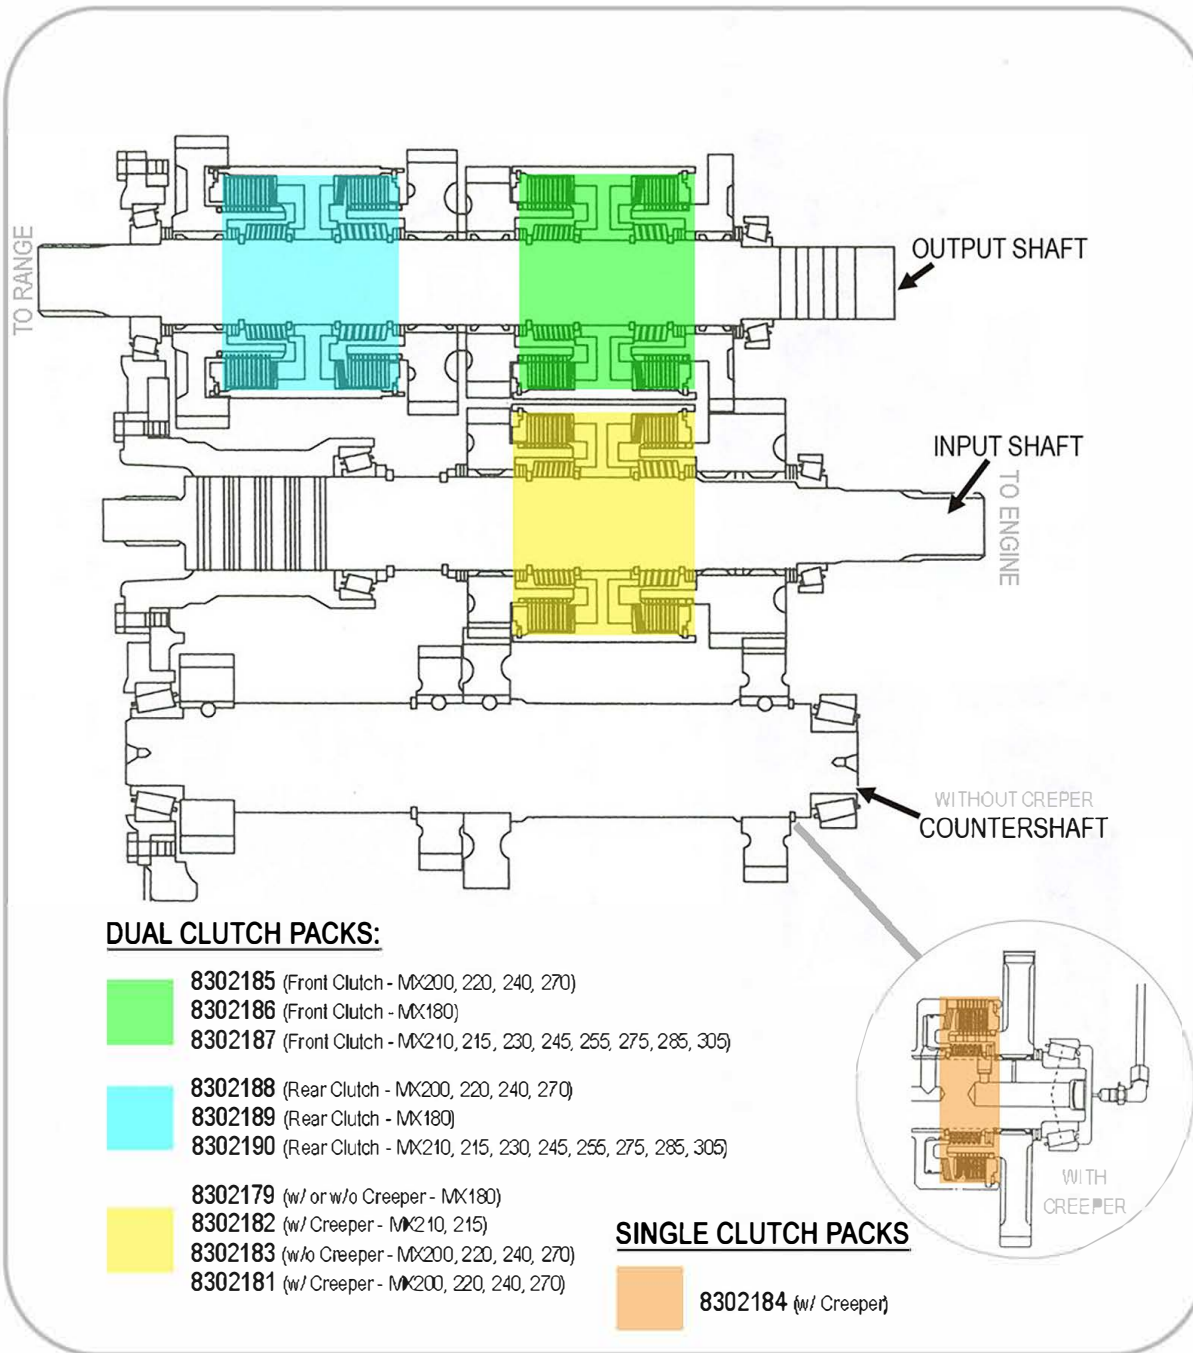

SPEED TRANSMISSION CLUTCH PACK KITS

CASE IH MX
SERIES TRACTORS

Double check application before ordering. This is for reference purpose only.