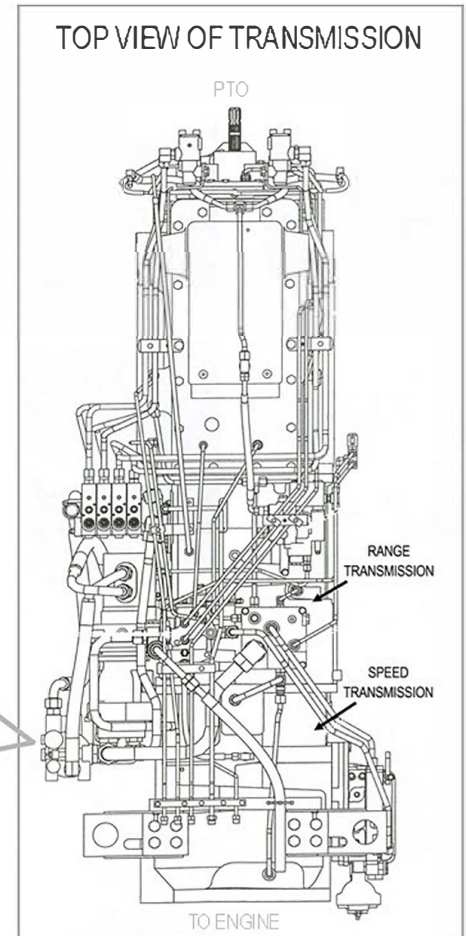

SPEED TRANSMISSION CLUTCH PACK KITS

CASE IH MX
SERIES TRACTORS

Double check application before ordering. This is for reference purpose only.