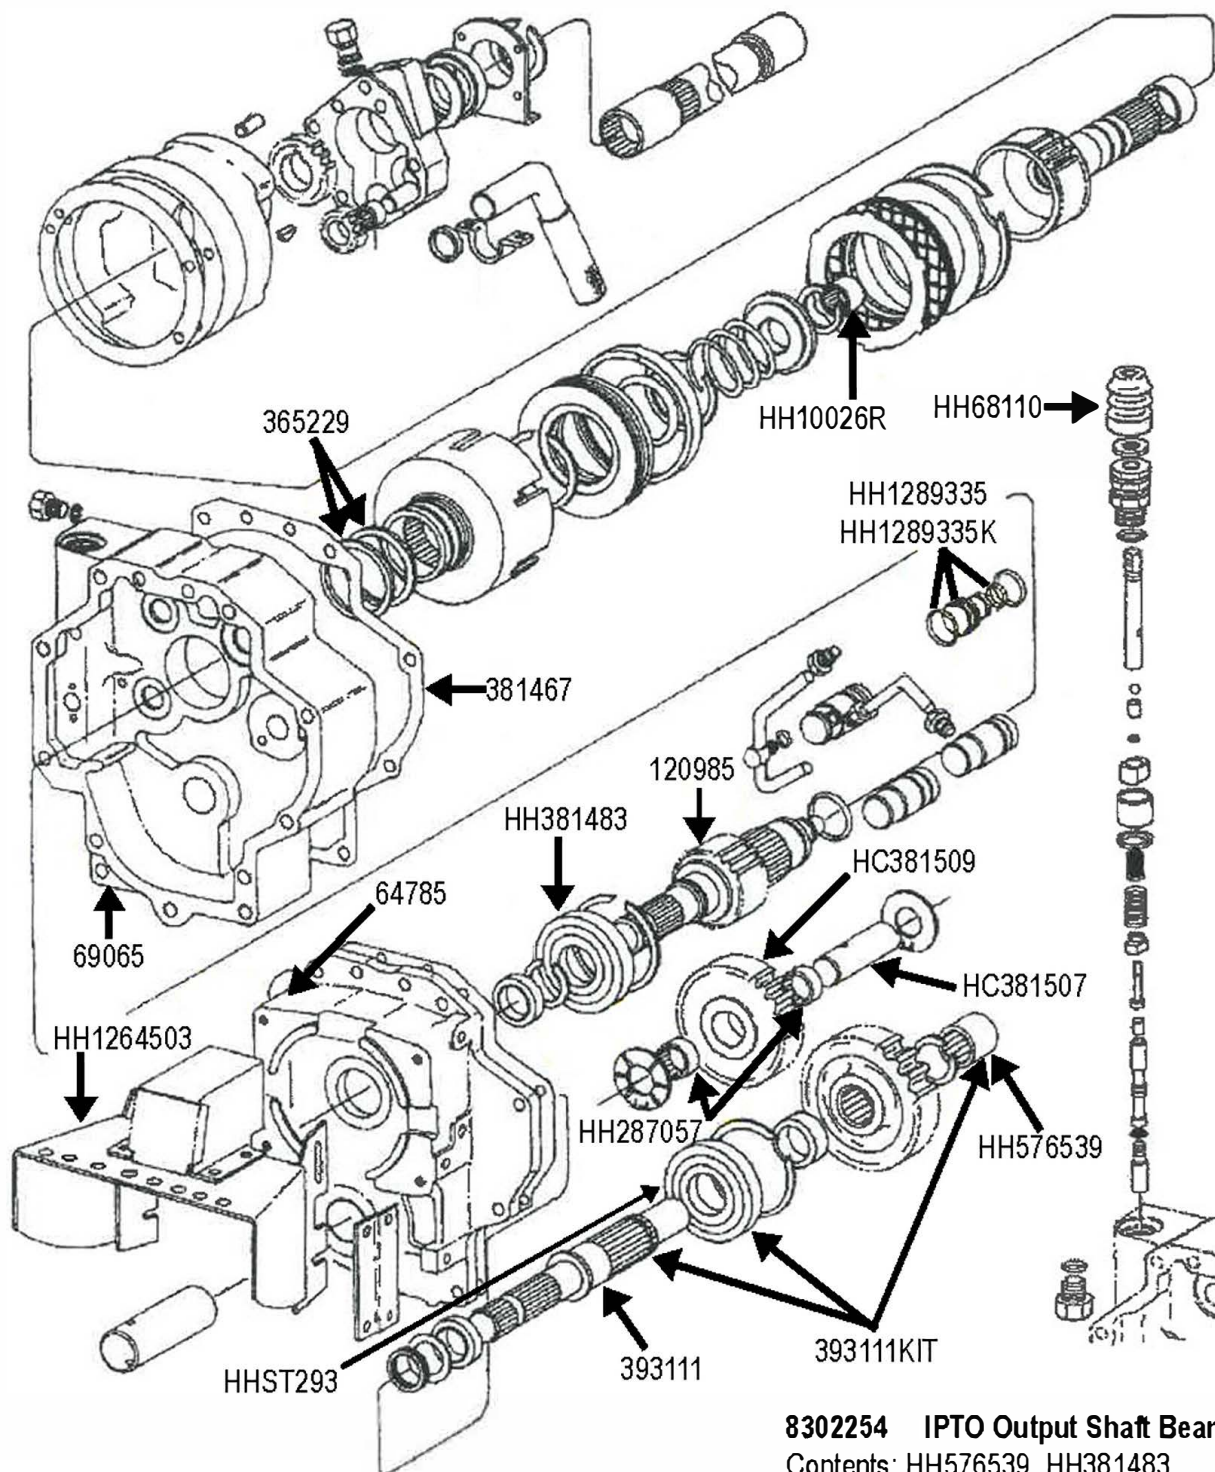

# INTERNATIONAL HARVESTER PTO COMPONENTS

LATE 86 SERIES & 88 SERIES TRACTORS

Double check application before ordering. This is for reference purpose only.

**8302254 IPTO Output Shaft Bearing Kit**

Contents: HH576539, HH381483,  
HH10026R, HHST293, HH287057

**120985 KIT IPTO Output Shaft & Bearing Kit**

Contents: HH120985, HH381483, HH10026R

**HY-CAPACITY**  
TRACTOR PARTS