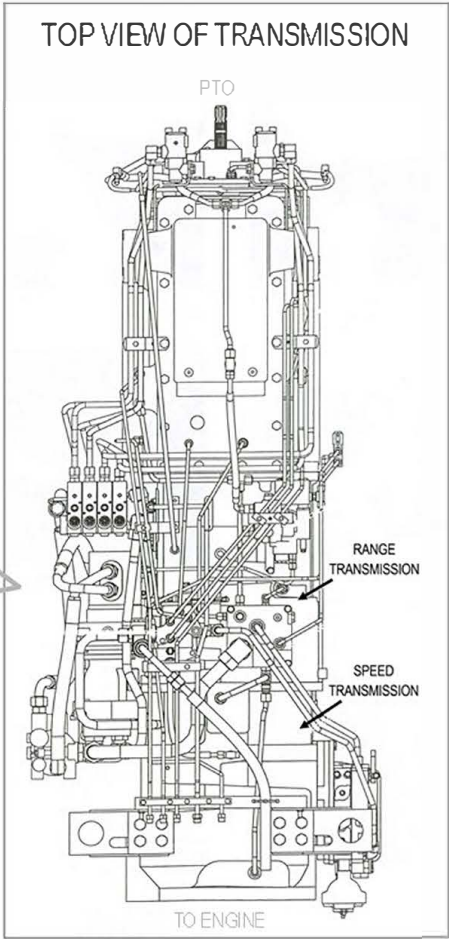

RANGE TRANSMISSION CLUTCH PACK KITS

NEW HOLLAND T8, T8000
& TG SERIES TRACTORS

Double check application before ordering. This is for reference purpose only.