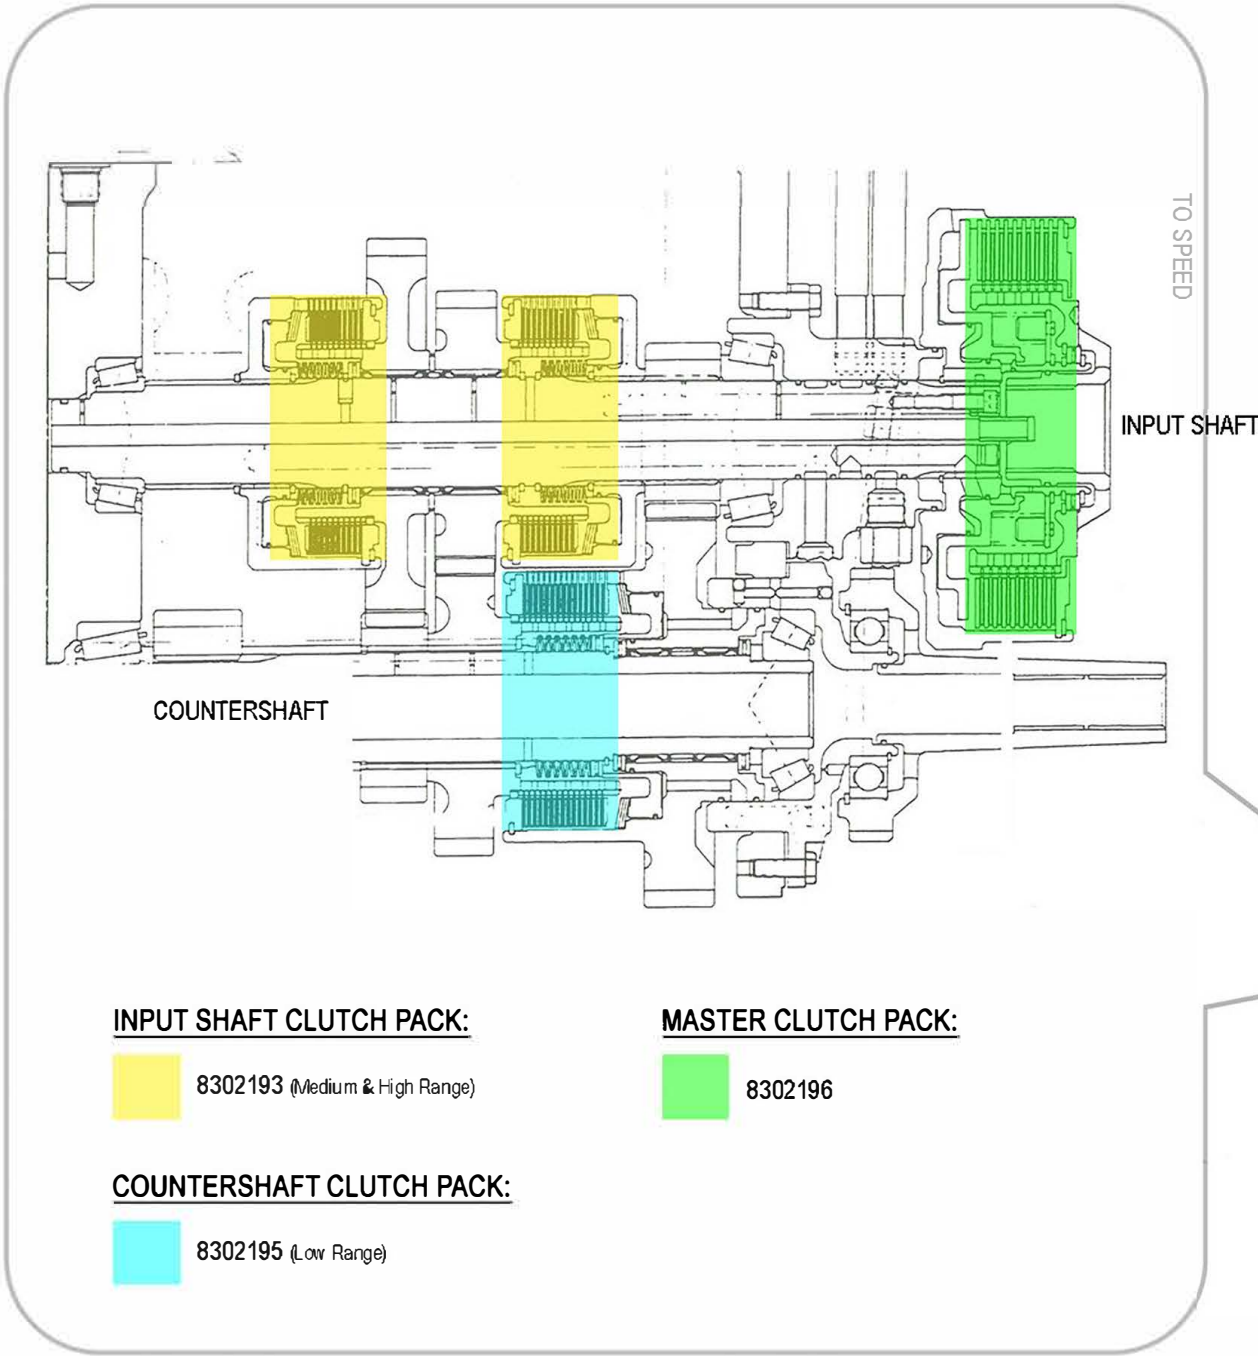

RANGE TRANSMISSION CLUTCH PACK KITS

NEW HOLLAND T8, T8000
& TG SERIES TRACTORS

Double check application before ordering. This is for reference purpose only.